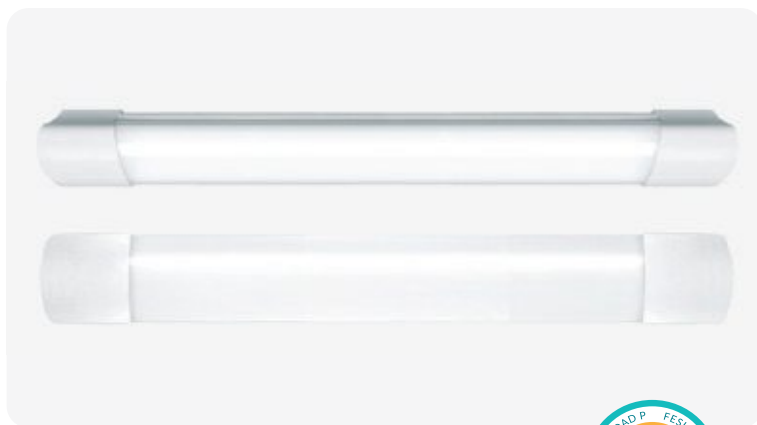

25W 25 uds

	Ref.	K	Lum.	CONEX
 1500 mm	T8IG-25150-C		2500	613
	T8IG-25150-N		2600	
	T8IG-25150-F		2700	

PANTALLA NAVE

20-50W. Gama PRO

Pantallas estancas LED con cuerpo y difusor de policarbonato.
Waterproof LED fittings with polycarbonate diffuser and body.
Includes LED Isolated driver. Phase and Neutral at both ends.