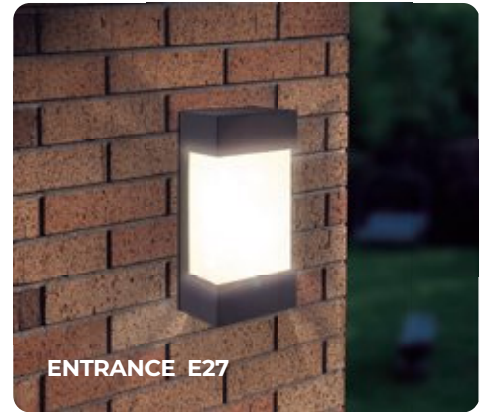

202601-BL
202601-NE
202601-GR

80x200 mm

INDY GU10

FAROLA E27

ENTRANCE E27

APLIQUE EXTERIOR INDY CRISTAL GU10

Aplique exterior GU10 de aluminio y cristal.
Lámparas no incluidas.
GU10 aluminium and glass outdoor wall light. Bulbs not included.