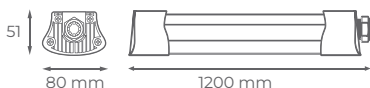

40W

8 uds

Ref.	K	Lum.	Color
LED-30364-CB	3000	3900	 BLANCO
LED-30364-NB	4000	4000	
LED-30364-FB	6000	4100