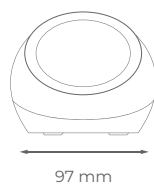

APLIQUE/BALIZA 6W

12 uds

Ref.

K

Lum.

Color