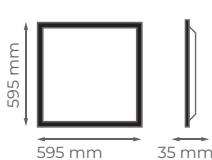

60W

10 uds

Ref.	K	Lum.	Color
P60-6060NN	4000	8200	
P60-6060FN	6000	8500