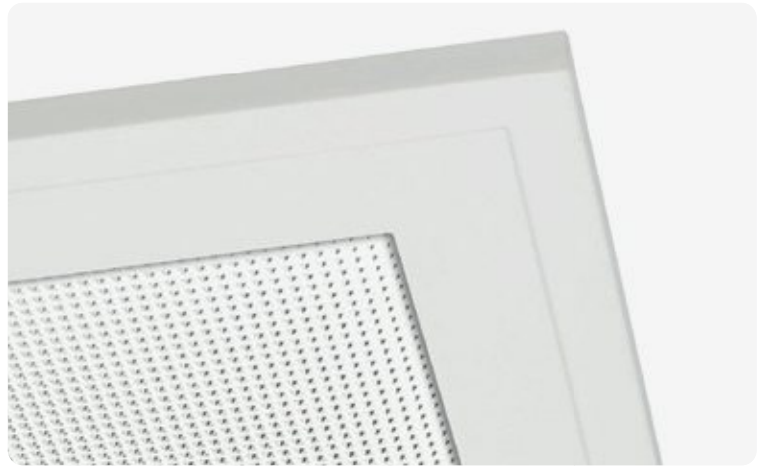

UGR<16

PANELES LED SUPRA 60x60

Paneles LED de aluminio lacado en color blanco.
Incluye driver LED Lifud y chip Philips.

White lacquered aluminium LED panel. Includes Lifud LED driver and Philips chip.

OPCIONAL
DALI