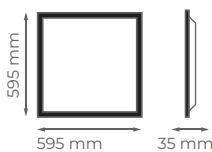

40W

10 uds

Ref.	K	Lum.	Color
P40-6060CN	3000	4900	
P40-6060NN	4000	5000	
P40-6060FN	6000	5100