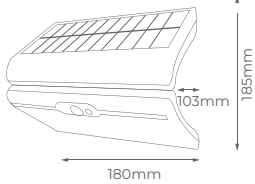

BENDER 40W 10 uds Ref. K Lum. mAh