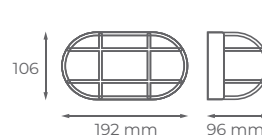

OVAL

20 uds

Ref.

Color

202631-BL
202631-NE