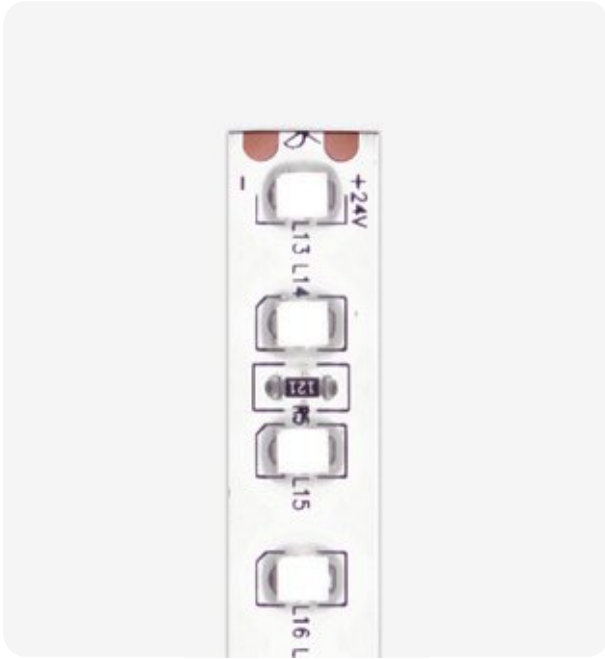

TIRA LED ◐ 12W/m-24v

Tira LED de 24v para triple pista para interior/exterior.
120 LED/m. Presentado en rollos de 5m.
*24v Triple 120LED/m Strip for indoor and outdoor.
Packed in 5m roll.*

LED EPISTAR SMD 2835	50.000h	100.000	5m	120LED/m	10cm	CRI>90	120°

IP20

1 ud.

Ref.	K	V	Lum.
TLP-12020-C	3000	24	1200
TLP-12020-N	4000	24	1250
TLP-12020-F	6000	24	1300

10 mm

IP65

1 ud.

Ref.	K	V	Lum.
TLP-12065-C	3000	24	1200
TLP-12065-N	4000	24	1250
TLP-12065-F	6000	24	1300

10 mm

TIRA LED COB

1 ud.

Ref.	K	V	Lum.
COB-10020-C	3000	24	900
COB-10020-N	4000	24	1000
COB-10020-F	6000	24	1000

10 mm