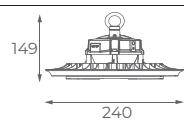

MULTI PRO

60-80-100W

1 ud

Ref.

K

Lum./W

Lum.

UFOPROM100-N
UFOPROM100-F