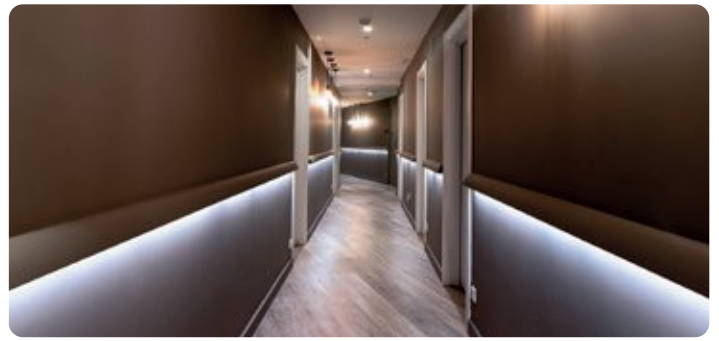

LED EPISTAR
SMD 2835

TIRA LED

14,4W/m-12v/24v

Tira LED de 12v y 24v para interior/ exterior.
60 LED/m. Presentado en rollos de 5m.

*12v and 24v LED Strip for indoor and outdoor. 60 LED/m.
Packed in 5m roll.*