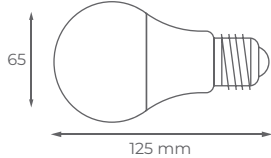

A65 15W

10 uds

Ref.

K

Lum.

XST-1527-C
XST-1527-N
XST-1527-F

3000
4000
5500

1250
1300
1350

C35 4W

10 uds

Ref.

K

Lum.