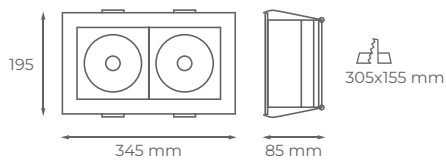

DOBLE

9uds

Ref.

101621-BL
101621-NE

LAMP.

2 x AR-111

Color