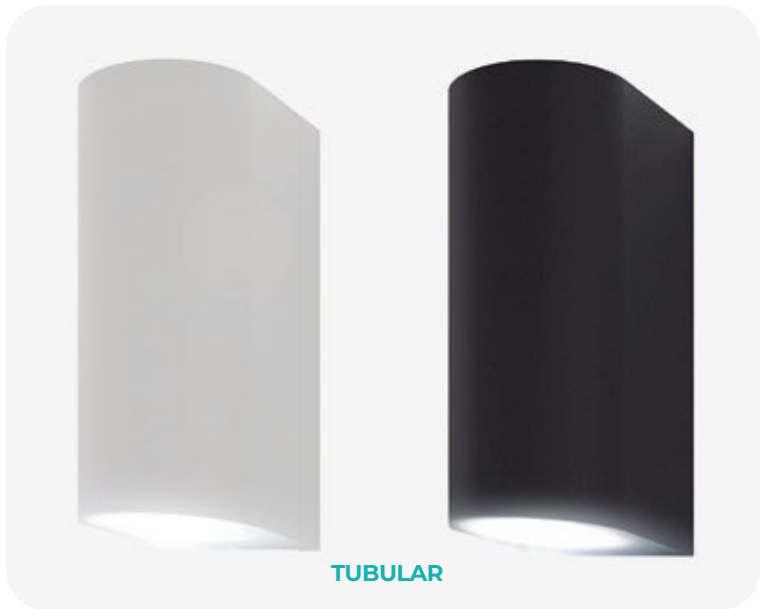

TUBULAR

APLIQUES TUBULAR o CUBO GU10

Apliques exteriores GU10 de aluminio y cristal. Lámpara no incluida.
GU10 outdoor aluminum and glass wall light. Bulb not included.

IP54

GU10

2 SALIDAS
DE LUZ

ALUMINIO
+ CRISTAL

TUBULAR 10 uds	Ref.	Conexión	Color
	10016-B 10016-N 10016-P	2 x GU10	BLANCO ARENA NEGRO ARENA CRIS ARENA

CUBO 10 uds	Ref.	Conexión	Color
	10017-B 10017-N 10017-P	2 x GU10	BLANCO ARENA NEGRO ARENA CRIS ARENA