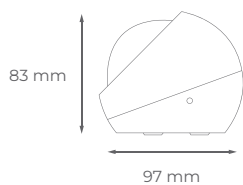

APLIQUE/BALIZA 6W

12 uds

Ref.

K

Lum.

Color