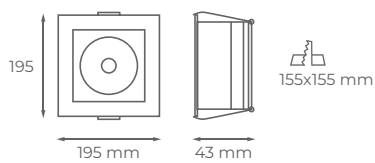

White, gray or black aluminium luminaire with 360° tilting. Includes GU10 lamp holder. Does not include bulbs.

360°

IP20

SIMPLE

12uds

Ref.

101611-BL
101611-NE

LAMP.