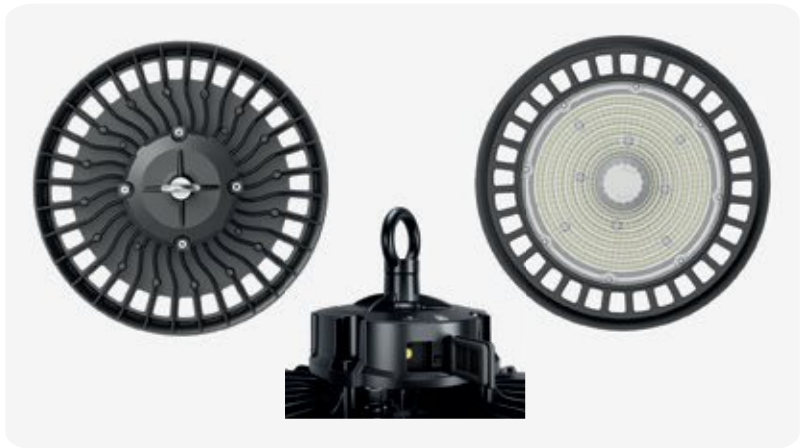

Connector, amplifier and decoder for pool lights.

AMPLIFICADOR

DECODER

Ref.	TIPO	IP
CONECTOR-IP68	Conector estanco	68
POOL-AMPLIFICADOR	Amplificador	20
POOL-DECODER	Decodificador 12V/24V - 180W	20

CAMPANAS