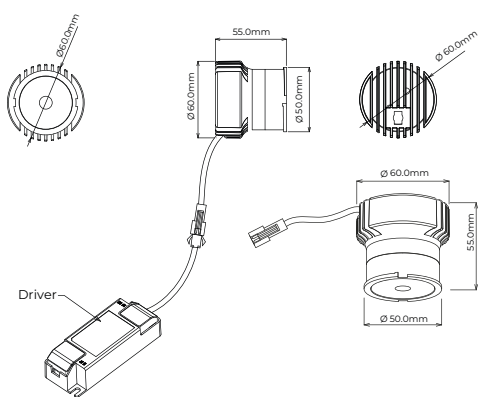

SPOT FUTURE 10W

36 uds

Ref.

K

Lum.

SPOT-110C
SPOT-110N
SPOT-110-CCT

3000
4000
CCT3

790
800
780