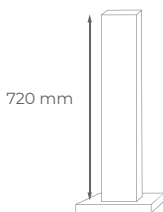

POSTE (SIN APLIQUE)

12 uds