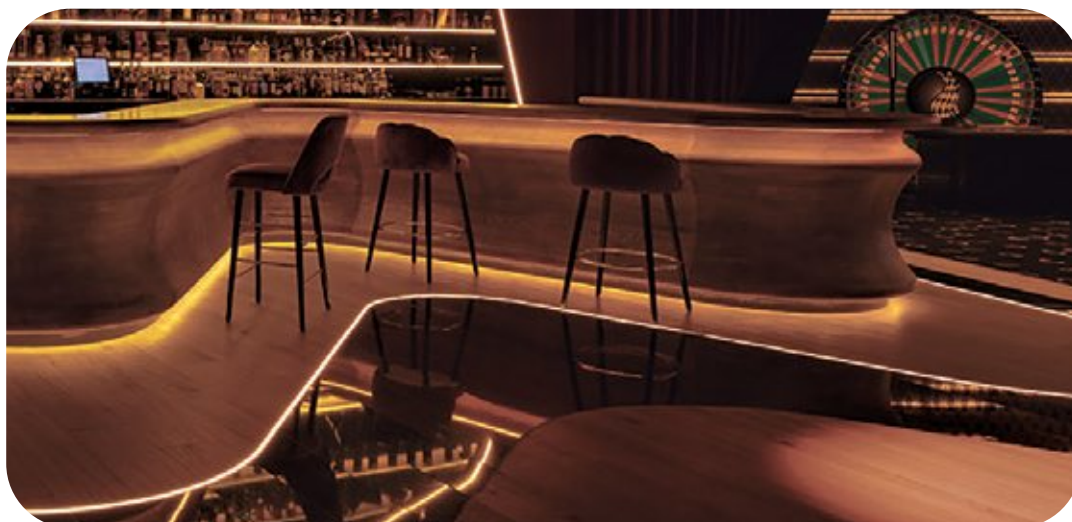

LED EPISTAR
SMD 2835

TIRA LED

14,4W/m-12v/24v

Tira LED de 12v y 24v para interior/ exterior.
60 LED/m. Presentado en rollos de 5m.

*12v and 24v LED Strip for indoor and outdoor. 60 LED/m.
Packed in 5m roll.*