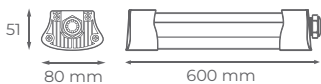

20W

12 uds

Ref.	K	Lum.	Color
LED-30362-CB	3000	1900	 BLANCO
LED-30362-NB	4000	2000	
LED-30362-FB	6000	2100