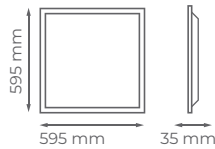

PANELES LED ALTIUS IP65

Paneles LED de aluminio lacado en color blanco. Incluye driver LED Isolated. No flickering. IP65 tanto para placa driver y conector. *White lacquered aluminium LED panel. Includes Isolated LED driver. IP65 on panel, driver and conector. Indicate for clean rooms and humid environments.*

48W

10 uds

*Opción DALI - 600mA máx.

Ref.

K

Lum.

Color

PPRO-IP65-NB
PPRO-IP65-FB

4000
6000

6240
6340

BLANCO