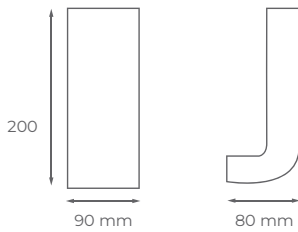

APLIQUE 7W

12 uds