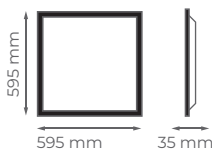

36W

10 uds

Ref.	K	Lum.	Color
P36-6060CN	3000	4230	
P36-6060NN	4000	4420	
P36-6060FN	6000	4520