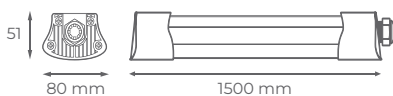

50W

8 uds

Ref.	K	Lum.	Color
LED-30366-CB	3000	4900	 BLANCO
LED-30366-NB	4000	5000	
LED-30366-FB	6000	5200